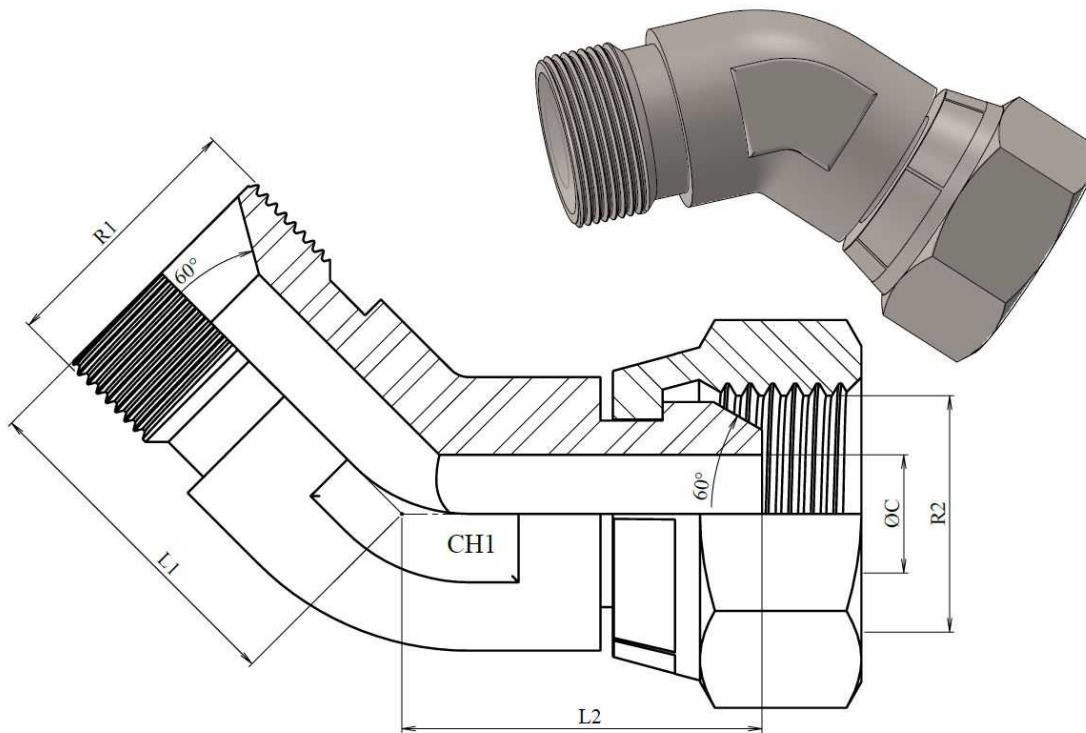

BSP Adaptors

Forging elbows

## 45° Adaptor male - swivel female BSP 60°

Stainless Steel AISI 316-L

Part n°	R1	R2	L1	L2	HEX 1	CH1	ØC
<b>Z118304</b>	M 1/4" BSP	H 1/4" BSP	21	21	19	14	4
<b>Z118306</b>	M 3/8" BSP	H 3/8" BSP	24	25	22	19	7
<b>Z118308</b>	M 1/2" BSP	H 1/2" BSP	27	29	27	22	9,5
<b>Z118312</b>	M 3/4" BSP	H 3/4" BSP	32	30	32	27	15
<b>Z118316</b>	M 1" BSP	H 1" BSP	35	32	41	32	19